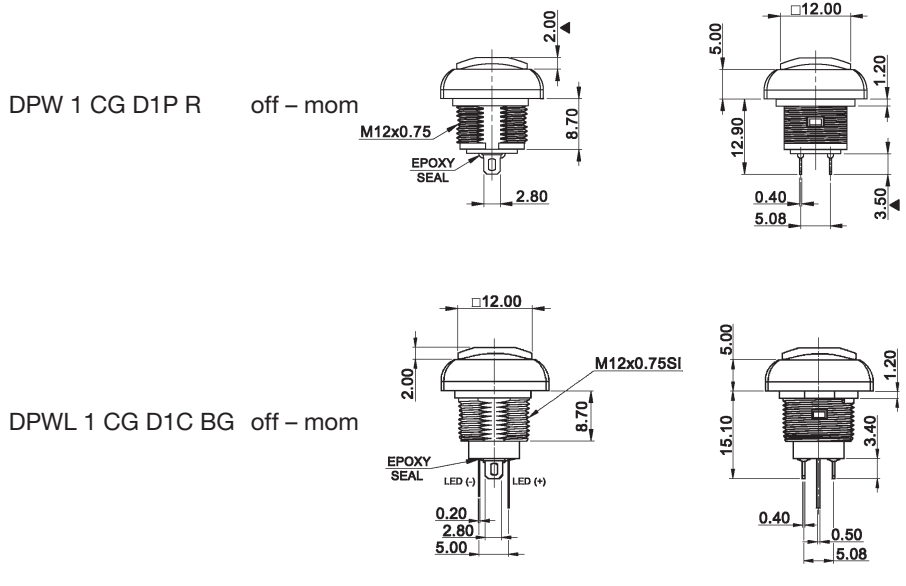

Illuminated Pushbutton Switches waterproof

Specifications:

Contact rating:	250 V AC, 200 mA	48 V AC, 500 mA	50 V DC, 200 mA
Contact resistance:	<50 mΩ		
Insulation resistance:	>1000 MΩ		
Dielectric strength:	1000 V, 50 Hz for the duration of 1 minute		
Operating temperature:	-30 °C to +85 °C		
Operating force:	3.5 N ± 1.5 N		
Mechanical life:	minimum 1 000 000 operations		
Material:	Surface of contacts, terminals: gold over silver plated Base: DAP, UL 94 V-0 Case: Zinc alloy Cap: PA 66		
Ingress Protection:	IP 67		
Mounting:	bushing M 12 x 0.75, key 14 mm		
Soldering conditions:	hand-soldering – max. 5 sec, 350 °C		
Travel:	1.5 mm		

Models: Switching functions