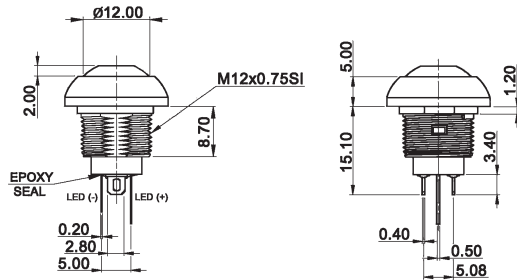

## Models:

Switching functions

DPW 1 CG D2P R

off – mom

DPWL 1 CG D2C KG

off – mom