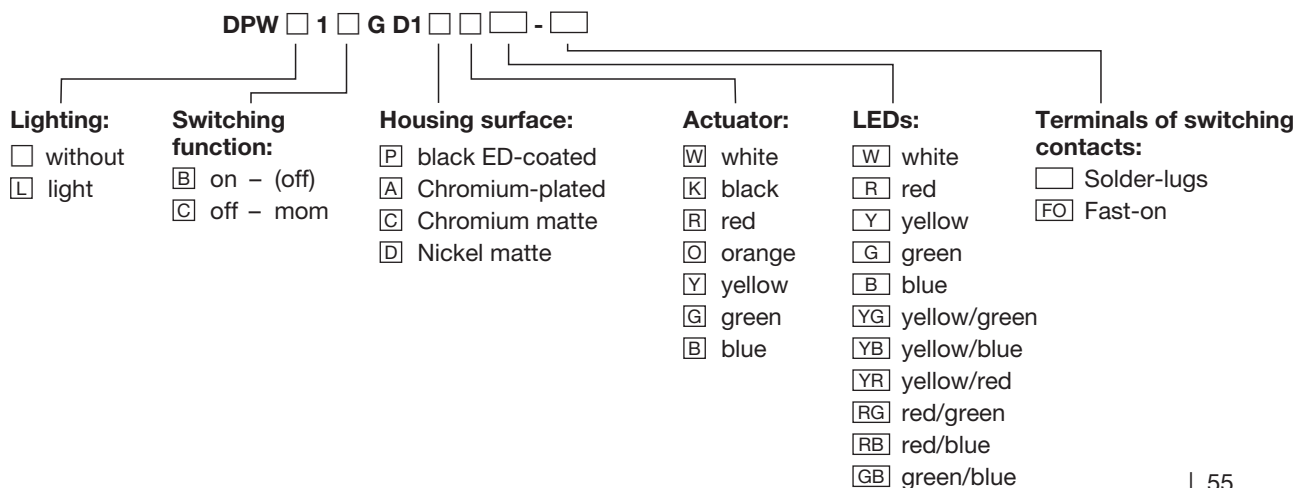

Ordering Code: