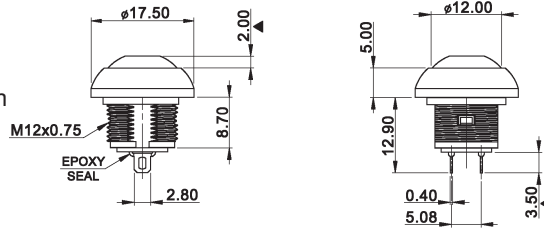

## Models:

Switching functions

DPW 1 CG D2P R

off – mom

DPWL 1 CG D2C KG

off – mom